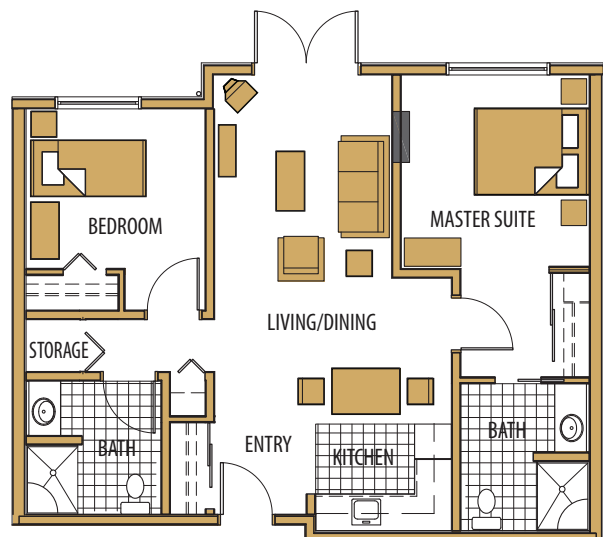

CHERISH AT CENTRAL PARK RENTAL PACKAGE

ALL INCLUSIVE LUXURY LIVING FROM \$2,450 PER MONTH

1 ACACIA SUITE
1 Bedroom, 1 Bath, 536 sq ft

2 BLUEBELL SUITE
1 Bedroom, 1 Bath, 529 sq ft

3 DAFFODIL SUITE
1 Bedroom, 1 Bath, 557 sq ft

4 ERICA SUITE
2 Bedrooms, 2 Baths, 825 sq ft

Individual floor plans available upon request.

CALL NOW FOR A PRIVATE CONSULTATION: 250.478.4438

info@cherishliving.ca | cherishliving.ca

Dimensions, sizes, specifications, layouts & materials are approximate only & subject to change without notice.

CHERISH AT CENTRAL PARK RENTAL PACKAGE

ALL INCLUSIVE LUXURY LIVING FROM \$2,450 PER MONTH

5 FERN SUITE
2 Bedrooms, 1 Bath, 797 sq ft

6 GERANIUM SUITE
2 Bedrooms, 1 Bath, 696 sq ft

7 HYACINTH SUITE
2 Bedrooms, 1 Bath, 811 sq ft

CHERISH AT CENTRAL PARK RENTAL PACKAGE

ALL INCLUSIVE LUXURY LIVING FROM \$2,450 PER MONTH

9 JASMINE SUITE
1 Bedroom, 1 Bath, 527 sq ft

10 JASMINE SUITE
(1st Floor)
1 Bedroom, 1 Bath, 527 sq ft

11 KINGCUP SUITE
1 Bedroom, 1 Bath, 534 sq ft