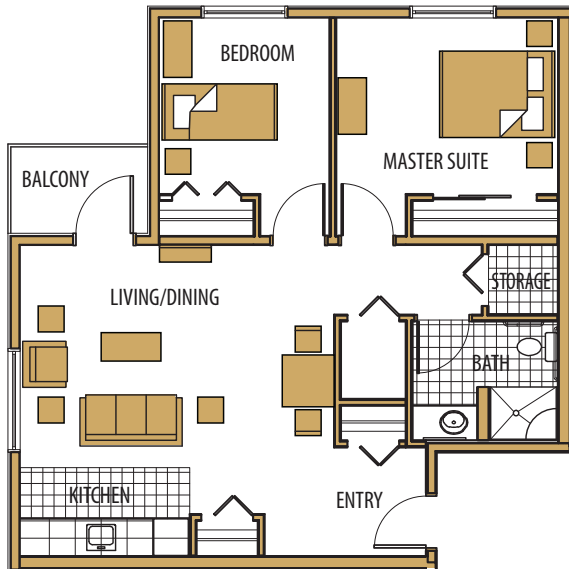

4 ERICA SUITE
2 Bedrooms, 2 Baths, 825 sq ft

Individual floor plans available upon request.

CALL NOW FOR A PRIVATE CONSULTATION: 250.478.4438

info@cherishliving.ca | cherishliving.ca

Dimensions, sizes, specifications, layouts & materials are approximate only & subject to change without notice.

CHERISH AT CENTRAL PARK RENTAL PACKAGE

ALL INCLUSIVE LUXURY LIVING FROM \$2,450 PER MONTH

5 FERN SUITE
2 Bedrooms, 1 Bath, 797 sq ft

6 GERANIUM SUITE
2 Bedrooms, 1 Bath, 696 sq ft

7 HYACINTH SUITE
2 Bedrooms, 1 Bath, 811 sq ft

8 JADE SUITE
1 Bedroom, 1 Bath, 551 sq ft

Individual floor plans available upon request.

CALL NOW FOR A PRIVATE CONSULTATION: 250.478.4438

info@cherishliving.ca | cherishliving.ca

Dimensions, sizes, specifications, layouts & materials are approximate only & subject to change without notice.

CHERISH AT CENTRAL PARK RENTAL PACKAGE

ALL INCLUSIVE LUXURY LIVING FROM \$2,450 PER MONTH

9 JASMINE SUITE
1 Bedroom, 1 Bath, 527 sq ft

10 JASMINE SUITE
(1st Floor)
1 Bedroom, 1 Bath, 527 sq ft

11 KINGCUP SUITE
1 Bedroom, 1 Bath, 534 sq ft