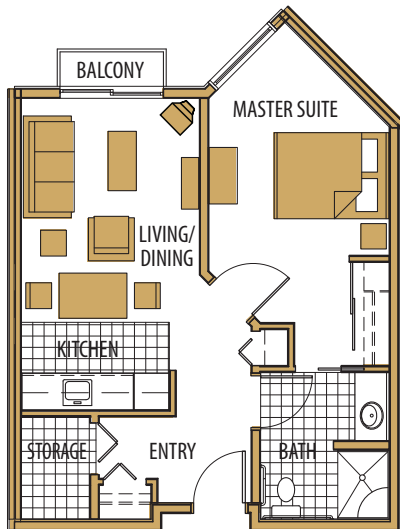

CHERISH AT CENTRAL PARK RENTAL PACKAGE

ALL INCLUSIVE LUXURY LIVING FROM \$2,450 PER MONTH

9 JASMINE SUITE
1 Bedroom, 1 Bath, 527 sq ft

10 JASMINE SUITE
(1st Floor)
1 Bedroom, 1 Bath, 527 sq ft

11 KINGCUP SUITE
1 Bedroom, 1 Bath, 534 sq ft

12 KIWI SUITE
1 Bedroom, 1 Bath, 559 sq ft

Individual floor plans available upon request.

CALL NOW FOR A PRIVATE CONSULTATION: 250.478.4438

info@cherishliving.ca | cherishliving.ca

Dimensions, sizes, specifications, layouts & materials are approximate only & subject to change without notice.

CHERISH AT CENTRAL PARK RENTAL PACKAGE

ALL INCLUSIVE LUXURY LIVING FROM \$2,450 PER MONTH

13

LILAC SUITE

2 Bedrooms, 2 Baths, 861 sq ft

14

NOLANA SUITE

2 Bedrooms, 2 Baths, 734 sq ft