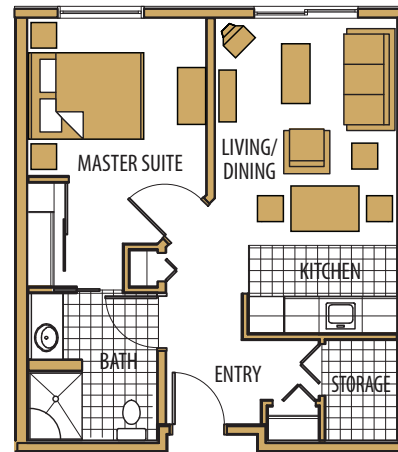

12 KIWI SUITE
1 Bedroom, 1 Bath, 559 sq ft

Individual floor plans available upon request.

CALL NOW FOR A PRIVATE CONSULTATION: 250.478.4438

info@cherishliving.ca | cherishliving.ca

Dimensions, sizes, specifications, layouts & materials are approximate only & subject to change without notice.

CHERISH AT CENTRAL PARK RENTAL PACKAGE

ALL INCLUSIVE LUXURY LIVING FROM \$2,450 PER MONTH

13

LILAC SUITE

2 Bedrooms, 2 Baths, 861 sq ft

14

NOLANA SUITE

2 Bedrooms, 2 Baths, 734 sq ft

15

PANSY SUITE

2 Bedrooms, 2 Baths, 792 sq ft

16

QUINCE SUITE

1 Bedroom, 1 Bath, 515 sq ft

Individual floor plans available upon request.

CALL NOW FOR A PRIVATE CONSULTATION: 250.478.4438