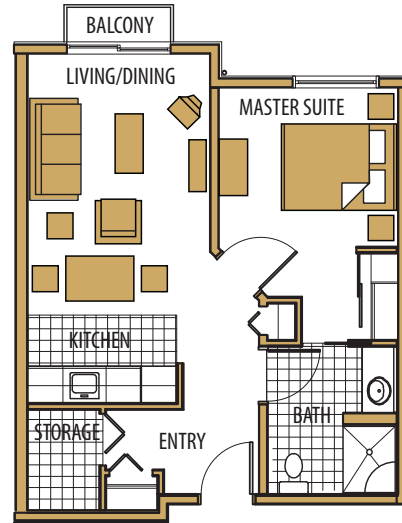

CHERISH AT CENTRAL PARK RENTAL PACKAGE

ALL INCLUSIVE LUXURY LIVING FROM \$2,450 PER MONTH

1 ACACIA SUITE
1 Bedroom, 1 Bath, 536 sq ft

2 BLUEBELL SUITE
1 Bedroom, 1 Bath, 529 sq ft

3 DAFFODIL SUITE
1 Bedroom, 1 Bath, 557 sq ft

4 ERICA SUITE
2 Bedrooms, 2 Baths, 825 sq ft

Individual floor plans available upon request.

CALL NOW FOR A PRIVATE CONSULTATION: 250.478.4438

info@cherishliving.ca | cherishliving.ca

Dimensions, sizes, specifications, layouts & materials are approximate only & subject to change without notice.

CHERISH AT CENTRAL PARK RENTAL PACKAGE

ALL INCLUSIVE LUXURY LIVING FROM \$2,450 PER MONTH

5 FERN SUITE
2 Bedrooms, 1 Bath, 797 sq ft

6 GERANIUM SUITE
2 Bedrooms, 1 Bath, 696 sq ft

7 HYACINTH SUITE
2 Bedrooms, 1 Bath, 811 sq ft