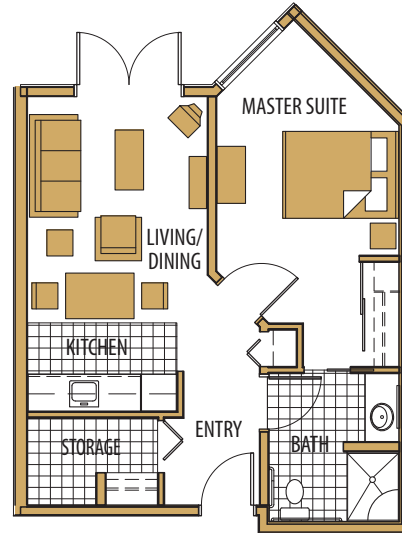

CHERISH AT CENTRAL PARK RENTAL PACKAGE

ALL INCLUSIVE LUXURY LIVING FROM \$2,450 PER MONTH

5 FERN SUITE
2 Bedrooms, 1 Bath, 797 sq ft

6 GERANIUM SUITE
2 Bedrooms, 1 Bath, 696 sq ft

7 HYACINTH SUITE
2 Bedrooms, 1 Bath, 811 sq ft

8 JADE SUITE
1 Bedroom, 1 Bath, 551 sq ft

Individual floor plans available upon request.

CALL NOW FOR A PRIVATE CONSULTATION: 250.478.4438

info@cherishliving.ca | cherishliving.ca

Dimensions, sizes, specifications, layouts & materials are approximate only & subject to change without notice.

CHERISH AT CENTRAL PARK RENTAL PACKAGE

ALL INCLUSIVE LUXURY LIVING FROM \$2,450 PER MONTH

9 JASMINE SUITE
1 Bedroom, 1 Bath, 527 sq ft

10 JASMINE SUITE
(1st Floor)
1 Bedroom, 1 Bath, 527 sq ft

11 KINGCUP SUITE
1 Bedroom, 1 Bath, 534 sq ft

12 KIWI SUITE
1 Bedroom, 1 Bath, 559 sq ft

Individual floor plans available upon request.

CALL NOW FOR A PRIVATE CONSULTATION: 250.478.4438

info@cherishliving.ca | cherishliving.ca

Dimensions, sizes, specifications, layouts & materials are approximate only & subject to change without notice.