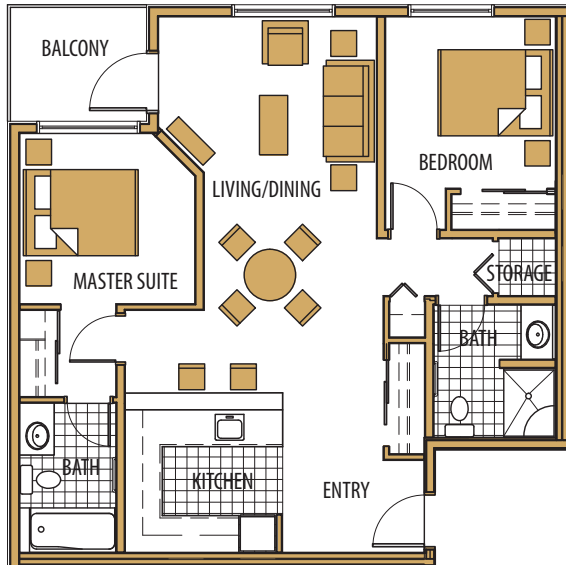

CHERISH AT CENTRAL PARK RENTAL PACKAGE

ALL INCLUSIVE LUXURY LIVING FROM \$2,450 PER MONTH

9 JASMINE SUITE
1 Bedroom, 1 Bath, 527 sq ft

10 JASMINE SUITE
(1st Floor)
1 Bedroom, 1 Bath, 527 sq ft

11 KINGCUP SUITE
1 Bedroom, 1 Bath, 534 sq ft

12 KIWI SUITE
1 Bedroom, 1 Bath, 559 sq ft

Individual floor plans available upon request.

CALL NOW FOR A PRIVATE CONSULTATION: 250.478.4438

info@cherishliving.ca | cherishliving.ca

Dimensions, sizes, specifications, layouts & materials are approximate only & subject to change without notice.

CHERISH AT CENTRAL PARK RENTAL PACKAGE

ALL INCLUSIVE LUXURY LIVING FROM \$2,450 PER MONTH

13

LILAC SUITE

2 Bedrooms, 2 Baths, 861 sq ft

14

NOLANA SUITE

2 Bedrooms, 2 Baths, 734 sq ft