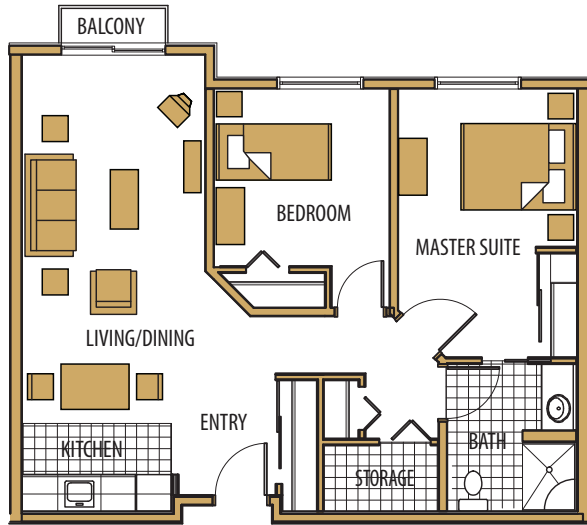

CHERISH AT CENTRAL PARK RENTAL PACKAGE

ALL INCLUSIVE LUXURY LIVING FROM \$2,450 PER MONTH

1 ACACIA SUITE
1 Bedroom, 1 Bath, 536 sq ft

2 BLUEBELL SUITE
1 Bedroom, 1 Bath, 529 sq ft

3 DAFFODIL SUITE
1 Bedroom, 1 Bath, 557 sq ft

4 ERICA SUITE
2 Bedrooms, 2 Baths, 825 sq ft

Individual floor plans available upon request.

CALL NOW FOR A PRIVATE CONSULTATION: 250.478.4438

info@cherishliving.ca | cherishliving.ca

Dimensions, sizes, specifications, layouts & materials are approximate only & subject to change without notice.

CHERISH AT CENTRAL PARK RENTAL PACKAGE

ALL INCLUSIVE LUXURY LIVING FROM \$2,450 PER MONTH

5 FERN SUITE
2 Bedrooms, 1 Bath, 797 sq ft

6 GERANIUM SUITE
2 Bedrooms, 1 Bath, 696 sq ft

7 HYACINTH SUITE
2 Bedrooms, 1 Bath, 811 sq ft

CHERISH AT CENTRAL PARK RENTAL PACKAGE

ALL INCLUSIVE LUXURY LIVING FROM \$2,450 PER MONTH

9 JASMINE SUITE
1 Bedroom, 1 Bath, 527 sq ft

10 JASMINE SUITE
(1st Floor)
1 Bedroom, 1 Bath, 527 sq ft

11 KINGCUP SUITE
1 Bedroom, 1 Bath, 534 sq ft