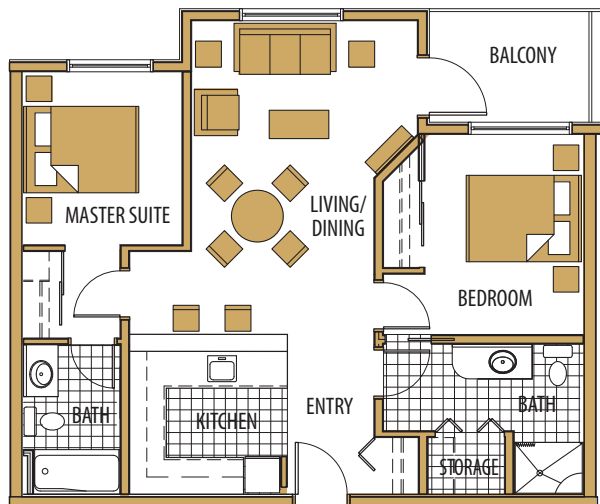

PANSY SUITE

2 Bedrooms, 2 Baths, 792 sq ft

16