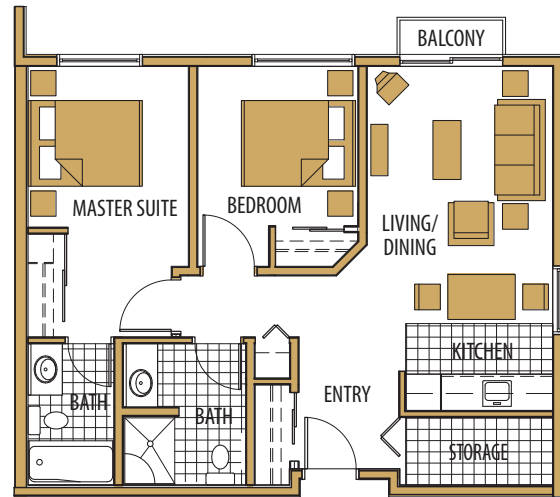

CHERISH AT CENTRAL PARK RENTAL PACKAGE

ALL INCLUSIVE LUXURY LIVING FROM \$2,450 PER MONTH

9 JASMINE SUITE
1 Bedroom, 1 Bath, 527 sq ft

10 JASMINE SUITE
(1st Floor)
1 Bedroom, 1 Bath, 527 sq ft

11 KINGCUP SUITE
1 Bedroom, 1 Bath, 534 sq ft

12 KIWI SUITE
1 Bedroom, 1 Bath, 559 sq ft

Individual floor plans available upon request.

CALL NOW FOR A PRIVATE CONSULTATION: 250.478.4438

info@cherishliving.ca | cherishliving.ca

Dimensions, sizes, specifications, layouts & materials are approximate only & subject to change without notice.

CHERISH AT CENTRAL PARK RENTAL PACKAGE

ALL INCLUSIVE LUXURY LIVING FROM \$2,450 PER MONTH

13

LILAC SUITE

2 Bedrooms, 2 Baths, 861 sq ft

14

NOLANA SUITE

2 Bedrooms, 2 Baths, 734 sq ft

15

PANSY SUITE

2 Bedrooms, 2 Baths, 792 sq ft

16

QUINCE SUITE

1 Bedroom, 1 Bath, 515 sq ft

Individual floor plans available upon request.

CALL NOW FOR A PRIVATE CONSULTATION: 250.478.4438