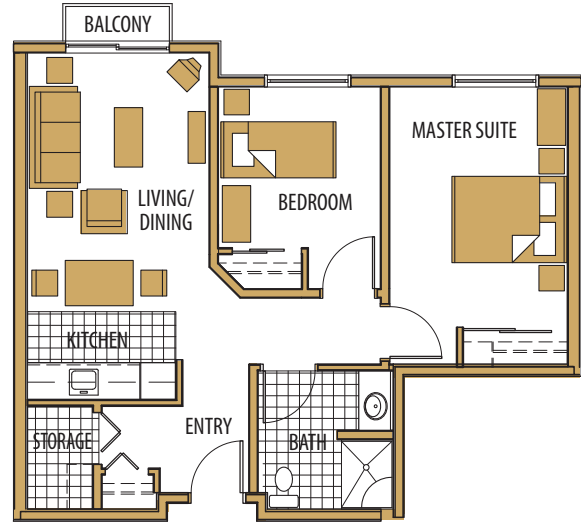

4 ERICA SUITE
2 Bedrooms, 2 Baths, 825 sq ft

Individual floor plans available upon request.

CALL NOW FOR A PRIVATE CONSULTATION: 250.478.4438

info@cherishliving.ca | cherishliving.ca

Dimensions, sizes, specifications, layouts & materials are approximate only & subject to change without notice.

CHERISH AT CENTRAL PARK RENTAL PACKAGE

ALL INCLUSIVE LUXURY LIVING FROM \$2,450 PER MONTH

5 FERN SUITE
2 Bedrooms, 1 Bath, 797 sq ft

6 GERANIUM SUITE
2 Bedrooms, 1 Bath, 696 sq ft

7 HYACINTH SUITE
2 Bedrooms, 1 Bath, 811 sq ft

8 JADE SUITE
1 Bedroom, 1 Bath, 551 sq ft

Individual floor plans available upon request.

CALL NOW FOR A PRIVATE CONSULTATION: 250.478.4438

info@cherishliving.ca | cherishliving.ca

Dimensions, sizes, specifications, layouts & materials are approximate only & subject to change without notice.

CHERISH AT CENTRAL PARK RENTAL PACKAGE

ALL INCLUSIVE LUXURY LIVING FROM \$2,450 PER MONTH

9 JASMINE SUITE
1 Bedroom, 1 Bath, 527 sq ft

10 JASMINE SUITE
(1st Floor)
1 Bedroom, 1 Bath, 527 sq ft

11 KINGCUP SUITE
1 Bedroom, 1 Bath, 534 sq ft