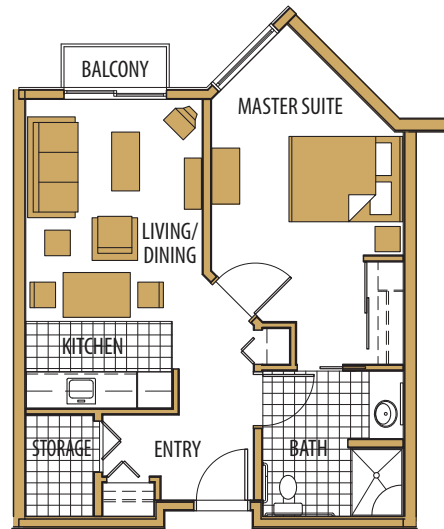

CHERISH AT CENTRAL PARK RENTAL PACKAGE

ALL INCLUSIVE LUXURY LIVING FROM \$2,450 PER MONTH

9 JASMINE SUITE
1 Bedroom, 1 Bath, 527 sq ft

10 JASMINE SUITE
(1st Floor)
1 Bedroom, 1 Bath, 527 sq ft

11 KINGCUP SUITE
1 Bedroom, 1 Bath, 534 sq ft

12 KIWI SUITE
1 Bedroom, 1 Bath, 559 sq ft

Individual floor plans available upon request.

CALL NOW FOR A PRIVATE CONSULTATION: 250.478.4438

info@cherishliving.ca | cherishliving.ca

Dimensions, sizes, specifications, layouts & materials are approximate only & subject to change without notice.

CHERISH AT CENTRAL PARK RENTAL PACKAGE

ALL INCLUSIVE LUXURY LIVING FROM \$2,450 PER MONTH

13

LILAC SUITE

2 Bedrooms, 2 Baths, 861 sq ft

14

NOLANA SUITE

2 Bedrooms, 2 Baths, 734 sq ft