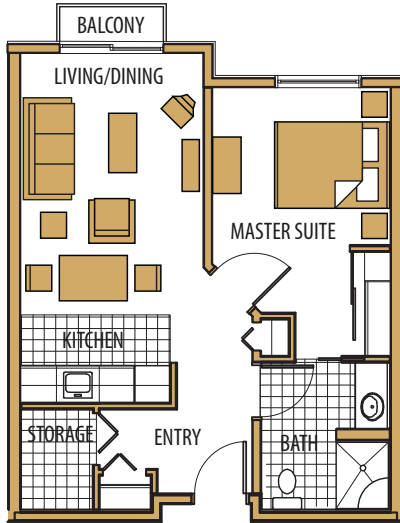

CHERISH AT CENTRAL PARK RENTAL PACKAGE

ALL INCLUSIVE LUXURY LIVING FROM \$2,450 PER MONTH

1 ACACIA SUITE
1 Bedroom, 1 Bath, 536 sq ft

2 BLUEBELL SUITE
1 Bedroom, 1 Bath, 529 sq ft

3 DAFFODIL SUITE
1 Bedroom, 1 Bath, 557 sq ft

4 ERICA SUITE
2 Bedrooms, 2 Baths, 825 sq ft

Individual floor plans available upon request.

CALL NOW FOR A PRIVATE CONSULTATION: 250.478.4438

info@cherishliving.ca | cherishliving.ca

Dimensions, sizes, specifications, layouts & materials are approximate only & subject to change without notice.

CHERISH AT CENTRAL PARK RENTAL PACKAGE

ALL INCLUSIVE LUXURY LIVING FROM \$2,450 PER MONTH

5 FERN SUITE
2 Bedrooms, 1 Bath, 797 sq ft

6 GERANIUM SUITE
2 Bedrooms, 1 Bath, 696 sq ft

7 HYACINTH SUITE
2 Bedrooms, 1 Bath, 811 sq ft

8 JADE SUITE
1 Bedroom, 1 Bath, 551 sq ft

Individual floor plans available upon request.

CALL NOW FOR A PRIVATE CONSULTATION: 250.478.4438

info@cherishliving.ca | cherishliving.ca

Dimensions, sizes, specifications, layouts & materials are approximate only & subject to change without notice.