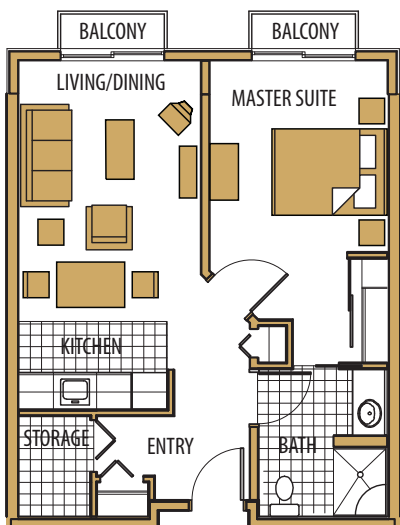

CHERISH AT CENTRAL PARK RENTAL PACKAGE

ALL INCLUSIVE LUXURY LIVING FROM \$2,450 PER MONTH

1 ACACIA SUITE
1 Bedroom, 1 Bath, 536 sq ft

2 BLUEBELL SUITE
1 Bedroom, 1 Bath, 529 sq ft

3 DAFFODIL SUITE
1 Bedroom, 1 Bath, 557 sq ft

4 ERICA SUITE
2 Bedrooms, 2 Baths, 825 sq ft

Individual floor plans available upon request.

CALL NOW FOR A PRIVATE CONSULTATION: 250.478.4438

info@cherishliving.ca | cherishliving.ca

Dimensions, sizes, specifications, layouts & materials are approximate only & subject to change without notice.

CHERISH AT CENTRAL PARK RENTAL PACKAGE

ALL INCLUSIVE LUXURY LIVING FROM \$2,450 PER MONTH

5 FERN SUITE
2 Bedrooms, 1 Bath, 797 sq ft

6 GERANIUM SUITE
2 Bedrooms, 1 Bath, 696 sq ft

7 HYACINTH SUITE
2 Bedrooms, 1 Bath, 811 sq ft

CHERISH AT CENTRAL PARK RENTAL PACKAGE

ALL INCLUSIVE LUXURY LIVING FROM \$2,450 PER MONTH

9 JASMINE SUITE
1 Bedroom, 1 Bath, 527 sq ft

10 JASMINE SUITE
(1st Floor)
1 Bedroom, 1 Bath, 527 sq ft

11 KINGCUP SUITE
1 Bedroom, 1 Bath, 534 sq ft