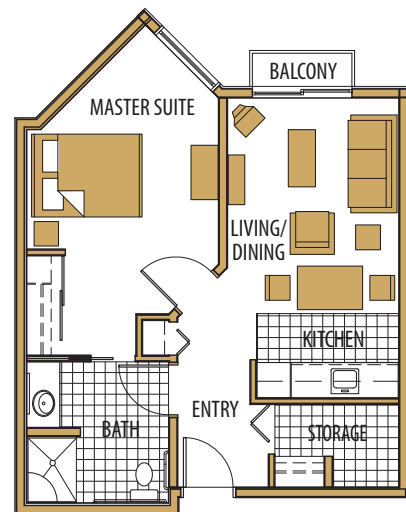

4 ERICA SUITE
2 Bedrooms, 2 Baths, 825 sq ft

Individual floor plans available upon request.

CALL NOW FOR A PRIVATE CONSULTATION: 250.478.4438

info@cherishliving.ca | cherishliving.ca

Dimensions, sizes, specifications, layouts & materials are approximate only & subject to change without notice.

CHERISH AT CENTRAL PARK RENTAL PACKAGE

ALL INCLUSIVE LUXURY LIVING FROM \$2,450 PER MONTH

5 FERN SUITE
2 Bedrooms, 1 Bath, 797 sq ft

6 GERANIUM SUITE
2 Bedrooms, 1 Bath, 696 sq ft

7 HYACINTH SUITE
2 Bedrooms, 1 Bath, 811 sq ft

8 JADE SUITE
1 Bedroom, 1 Bath, 551 sq ft

Individual floor plans available upon request.

CALL NOW FOR A PRIVATE CONSULTATION: 250.478.4438

info@cherishliving.ca | cherishliving.ca

Dimensions, sizes, specifications, layouts & materials are approximate only & subject to change without notice.

CHERISH AT CENTRAL PARK RENTAL PACKAGE

ALL INCLUSIVE LUXURY LIVING FROM \$2,450 PER MONTH

9 JASMINE SUITE
1 Bedroom, 1 Bath, 527 sq ft

10 JASMINE SUITE
(1st Floor)
1 Bedroom, 1 Bath, 527 sq ft

11 KINGCUP SUITE
1 Bedroom, 1 Bath, 534 sq ft